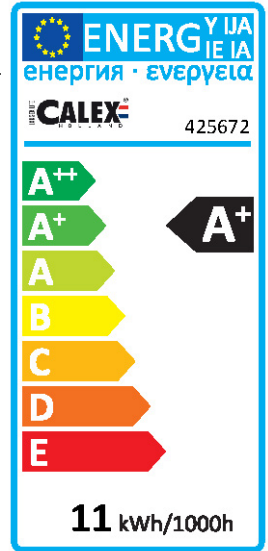

Product datasheet

Art. Number 425672

Description Calex LED Full Glass LongFilament Tower 240V 11W E40 TT75, Gold 2100K Dimmable

Cap Base E40
Shape Description TT75
Energy Label A+
Lumen Output 1100
Chip 12 Filaments
Dimmable Yes

Frequency 50/60Hz
Voltage 240V
Wattage 11W
Lifetime 15000 hour
Colour Description Gold
Colour Temperature 2100 K

Nominal life time 15000 hour
Lumen maintenance factor at the end norm. life 0,7
Warm up time up to 60% of full light output 1,9
Afwijkende omstandigheden indien geen woonk. omst. nvt

Number of switching cycles 10000
Wattage x,1 W precision 11,0 W
Lampvermogen/arbeitsfactor Pf 0,6
Starting time x,x sec 0,4
Colour Rendering Index 80

Product Dimensions diam.75x320mm

Facing Dimensions 125x365x105mm