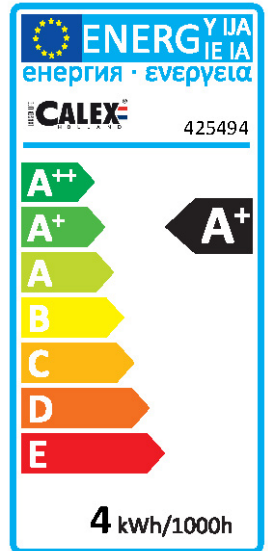

Product datasheet

Art. Number 425494

Description Caalex LED Full Glass Filament Tubular-Type lamp 240V 4W 320lm E27 T45x110, Gold 2100K Dimmable

Cap Base E27
Shape Description T45L
Energy Label A+
Lumen Output 320
Chip 4 Filaments 38mm
Dimmable Yes

Frequency 50/60Hz
Voltage 240V
Wattage 4W
Lifetime 25000 hour
Colour Description Gold
Colour Temperature 2100 K

Nominal life time 25000 hour

Lumen maintenance factor at the end norm. life 0,7

Warm up time up to 60% of full light output 1,9

Afwijkende omstandigheden indien geen woonk. omst. nvt

Number of switching cycles 12500

Wattage x,1 W precision 4,0 W

Lampvermogen/arbeitsfactor Pf 0,8

Starting time x,x sec 0,4

Colour Rendering Index 80

Product Dimensions diam.45x110mm