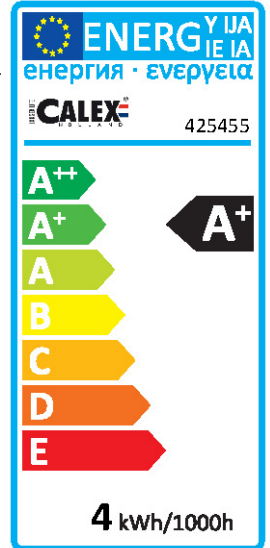

Product datasheet

Art. Number 425455

Description Caalex LED Full Glass LongFilament Top-mirror Globe Lamp 240V 4W 200lm E27 GLB95, Clear 2300K Dimmable

Cap Base E27

Shape Description G95

Energy Label A+

Lumen Output 280

Chip 4 Filaments 38mm

Beam Spread -120°

Dimmable Yes

Frequency 50/60Hz

Voltage 240V

Wattage 4W

Lifetime 25000 hour

Colour Temperature 2300 K

Wattage x,1 W precision 4,5 W

Lampvermogen/arbeidsfactor Pf 0,9

Starting time x,x sec 0,4

Colour Rendering Index 80

Product Dimensions diam.95x140mm

Facing Dimensions 96x150x96mm

Nett Weight 60 gram

Unit pet box