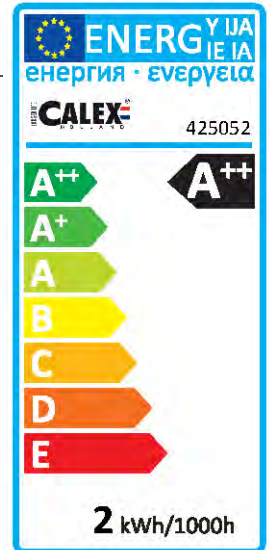

Product datasheet

Art. Number 425052

Description Calex LED Full Glass Filament Tip-Candle-lamp 240V 2,0W 200lm E14 BXS35, Clear 2700K CRI80

Cap Base E14
Shape Description BXS35

Energy Label A++
Lumen Output 200

Chip 2 Filaments
Dimmable No

Frequency 50/60Hz

Voltage 240V

Wattage 2,0W

Lifetime 15000 hour

Colour Description Warm White

Colour Temperature 2700 K

Nominal life time 15000 hour

Lumen maintenance factor at the end norm. life 0,7

Warm up time up to 60% of full light output 1,9

Afwijkende omstandigheden indien geen woonk. omst. nvt

Number of switching cycles 10000

Wattage x,1 W precision 2,0 W

Lampvermogen/arbeitsfactor Pf 0,42

Starting time x,x sec 0,4

Colour Rendering Index 80

Product Dimensions diam.35x134mm

Facing Dimensions 45x150x45mm

Nett Weight 21 gram

Unit pet box

Piece 1